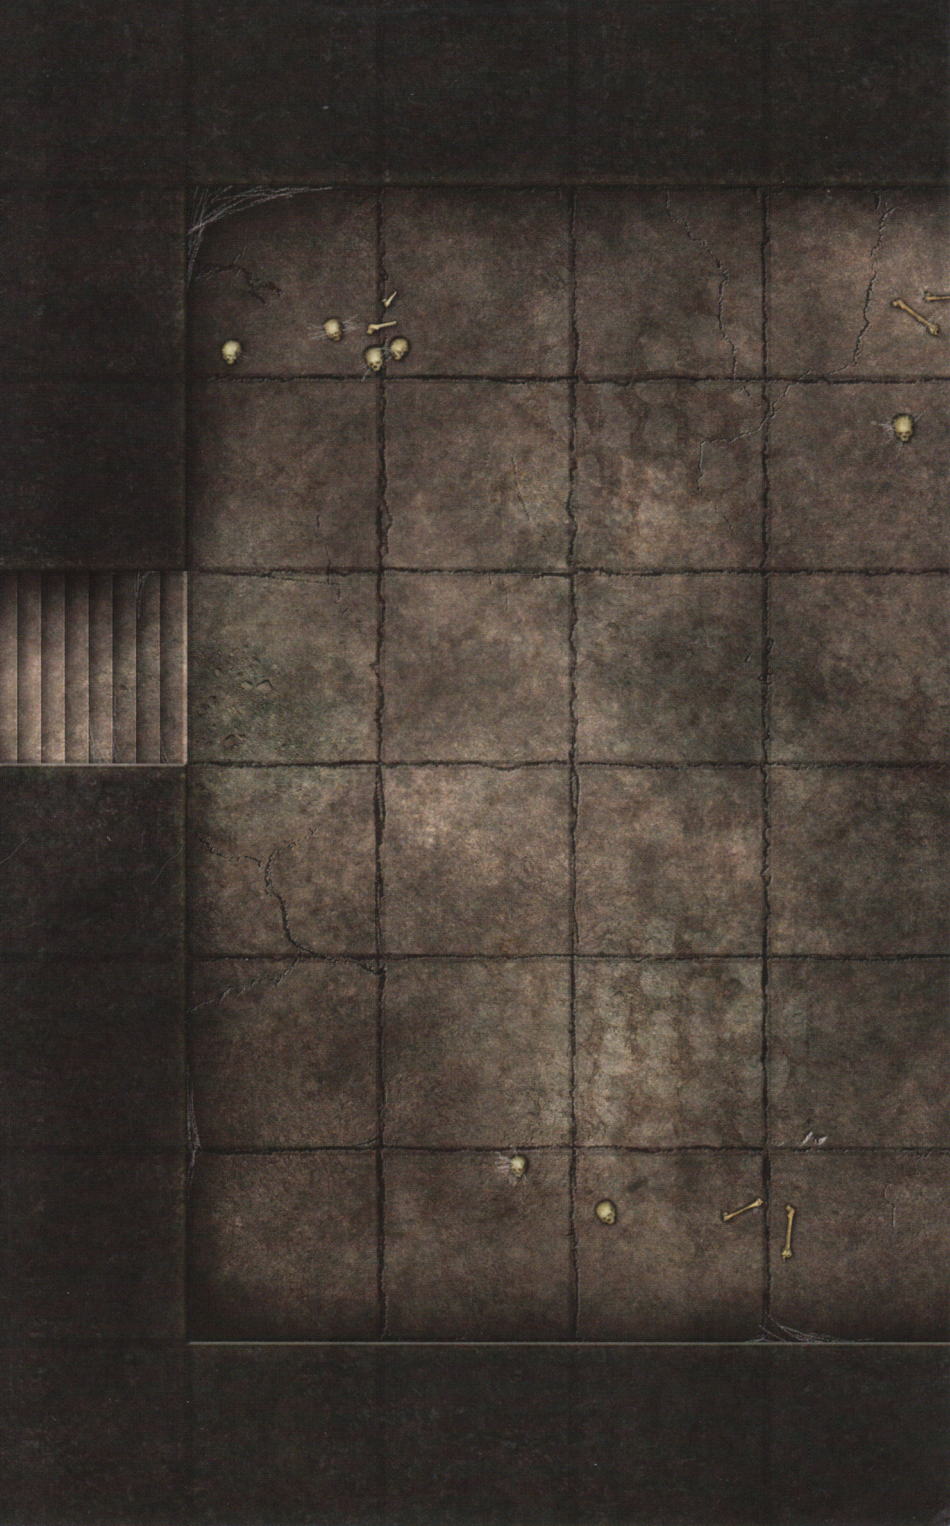

# GAMEMASTERY<sup>®</sup>

MAP PACK

CRYPTS

CONTAINS 18 FULL-COLOR MAP TILES  
WET, DRY, & PERMANENT MARKERS ERASE FROM THE TILES

## HALLS OF THE DEAD!

Exploring ancient burial grounds and protecting the corpses of the honored dead from unholy transformation are standard fare for bold adventurers. But no Game Master wants to spend valuable game time drawing every looted grave and undead-haunted sepulcher. Fortunately, with Paizo Publishing's latest *GameMastery Map Pack*, you don't have to! Inside, you'll find 18 captivating 5" x 8" map tiles, all specially coated to allow you to use wet erase and dry erase markers, then remove ink with ease! This set includes: