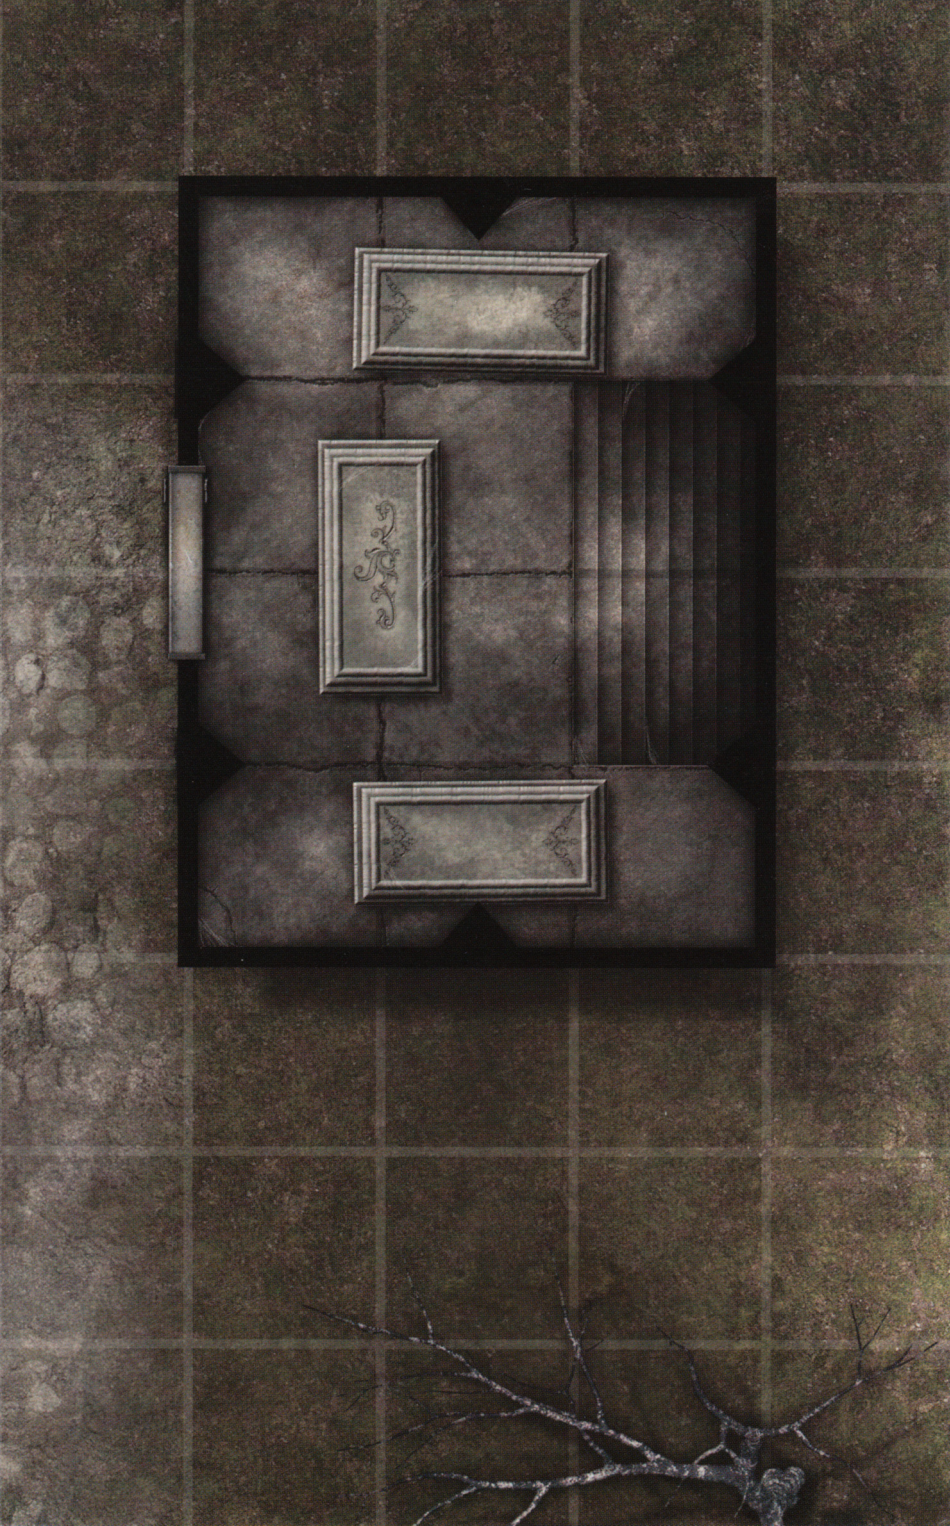

# GAMEMASTERY<sup>®</sup>

MAP PACK

CRYPTS

CONTAINS 18 FULL-COLOR MAP TILES  
WET, DRY, & PERMANENT MARKERS ERASE FROM THE TILES

## HALLS OF THE DEAD!

Exploring ancient burial grounds and protecting the corpses of the honored dead from unholy transformation are standard fare for bold adventurers. But no Game Master wants to spend valuable game time drawing every looted grave and undead-haunted sepulcher. Fortunately, with Paizo Publishing's latest *GameMastery Map Pack*, you don't have to! Inside, you'll find 18 captivating 5" x 8" map tiles, all specially coated to allow you to use wet erase and dry erase markers, then remove ink with ease! This set includes: