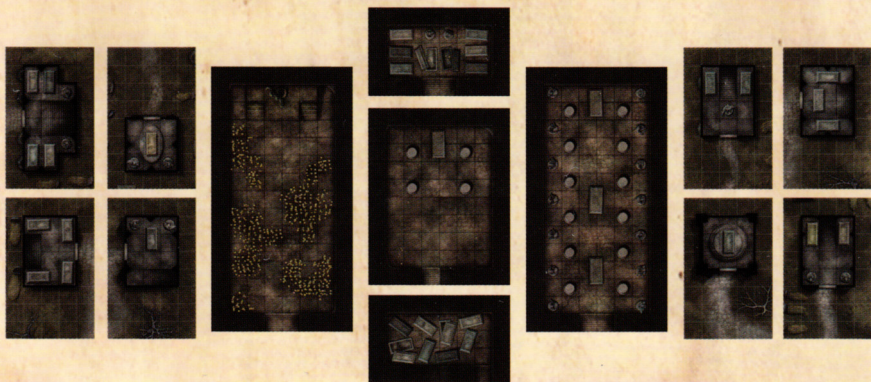

# GAMEMASTERY<sup>®</sup>

MAP PACK

CRYPTS

CONTAINS 18 FULL-COLOR MAP TILES  
WET, DRY, & PERMANENT MARKERS ERASE FROM THE TILES

## HALLS OF THE DEAD!

Exploring ancient burial grounds and protecting the corpses of the honored dead from unholy transformation are standard fare for bold adventurers. But no Game Master wants to spend valuable game time drawing every looted grave and undead-haunted sepulcher. Fortunately, with Paizo Publishing's latest *GameMastery Map Pack*, you don't have to! Inside, you'll find 18 captivating 5" x 8" map tiles, all specially coated to allow you to use wet erase and dry erase markers, then remove ink with ease! This set includes:

### Soldier's Tomb

Game Masters shouldn't waste their time sketching maps every time an adventure calls for a haunted tomb. With *GameMastery Map Pack: Crypts*, you'll be ready next time your players go dungeon crawling! Plus, combine this set with *GameMastery Flip-Mat: Necropolis* to show your crypts in the context of a huge cemetery!