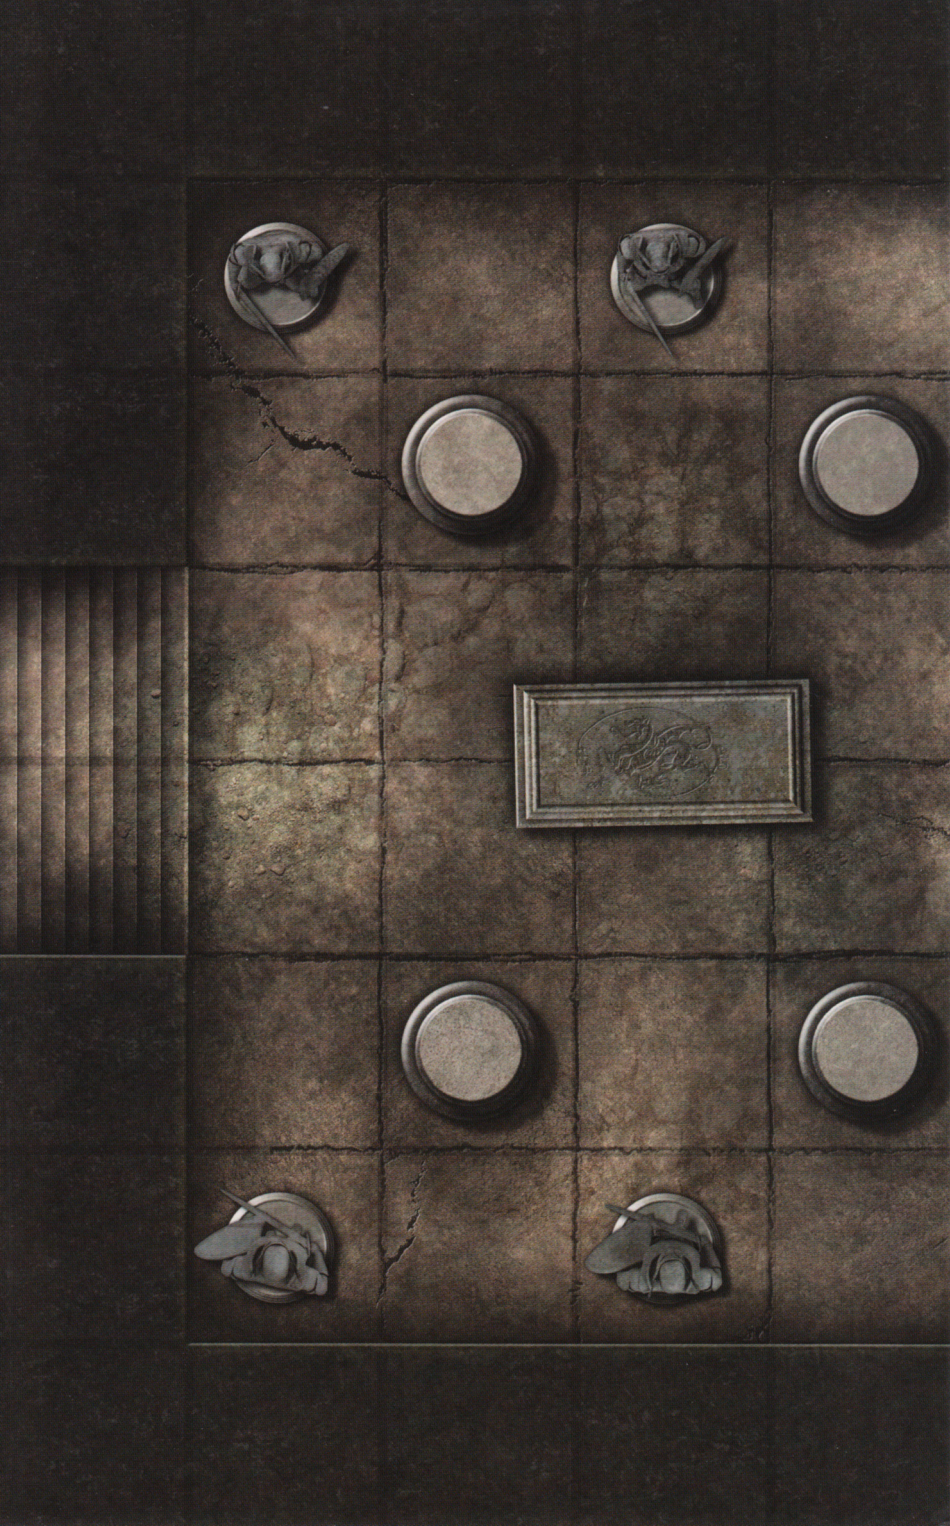

# GAMEMASTERY<sup>®</sup>

MAP PACK

CRYPTS

CONTAINS 18 FULL-COLOR MAP TILES  
WET, DRY, & PERMANENT MARKERS ERASE FROM THE TILES

## HALLS OF THE DEAD!

Exploring ancient burial grounds and protecting the corpses of the honored dead from unholy transformation are standard fare for bold adventurers. But no Game Master wants to spend valuable game time drawing every looted grave and undead-haunted sepulcher. Fortunately, with Paizo Publishing's latest *GameMastery Map Pack*, you don't have to! Inside, you'll find 18 captivating 5" x 8" map tiles, all specially coated to allow you to use wet erase and dry erase markers, then remove ink with ease! This set includes: