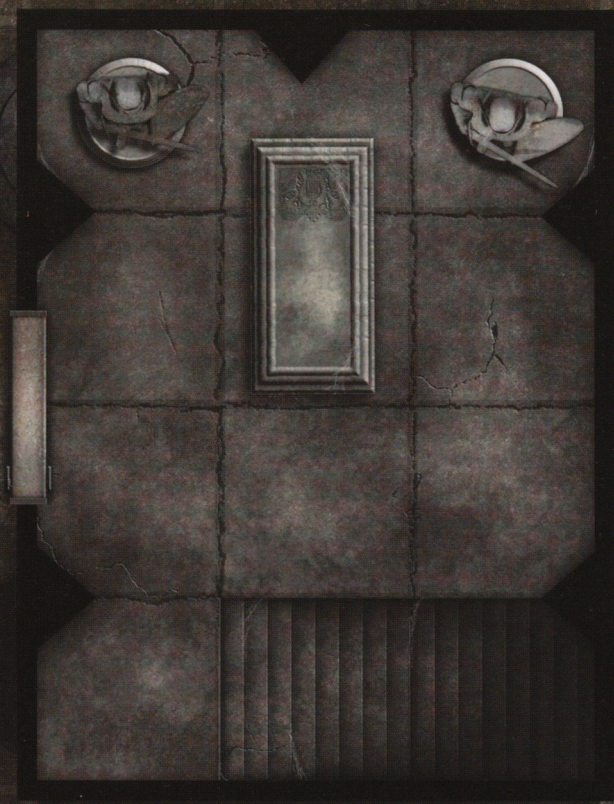

# GAMEMASTERY<sup>®</sup>

MAP PACK

CRYPTS

CONTAINS 18 FULL-COLOR MAP TILES  
WET, DRY, & PERMANENT MARKERS ERASE FROM THE TILES

## HALLS OF THE DEAD!

Exploring ancient burial grounds and protecting the corpses of the honored dead from unholy transformation are standard fare for bold adventurers. But no Game Master wants to spend valuable game time drawing every looted grave and undead-haunted sepulcher. Fortunately, with Paizo Publishing's latest *GameMastery Map Pack*, you don't have to! Inside, you'll find 18 captivating 5" x 8" map tiles, all specially coated to allow you to use wet erase and dry erase markers, then remove ink with ease! This set includes: